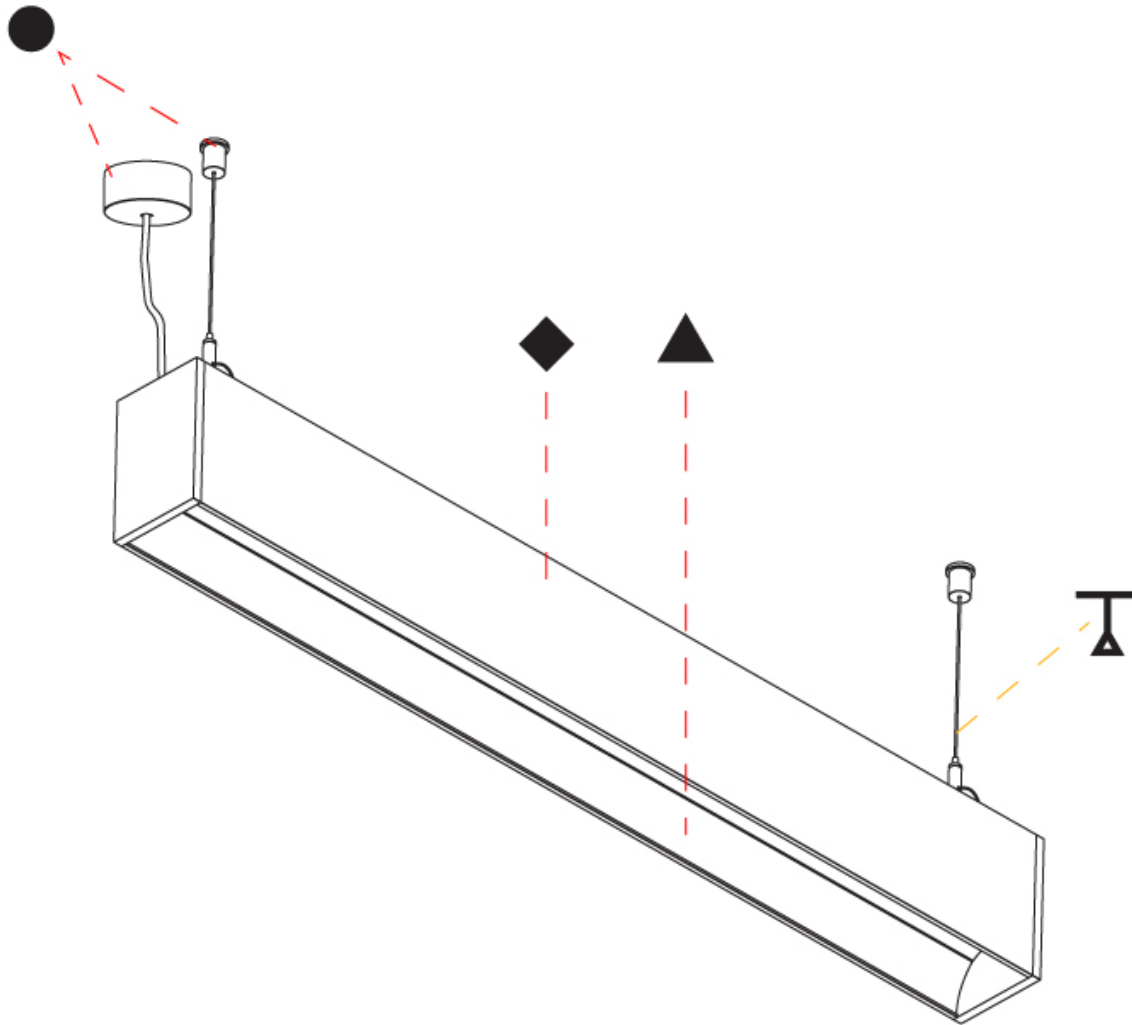

## GROOVE SQUARE SUSPENSION

A30812-

PROJECT \_\_\_\_\_

TYPE \_\_\_\_\_

SPECIFIER \_\_\_\_\_

QUANTITY \_\_\_\_\_

DATE \_\_\_\_\_

A