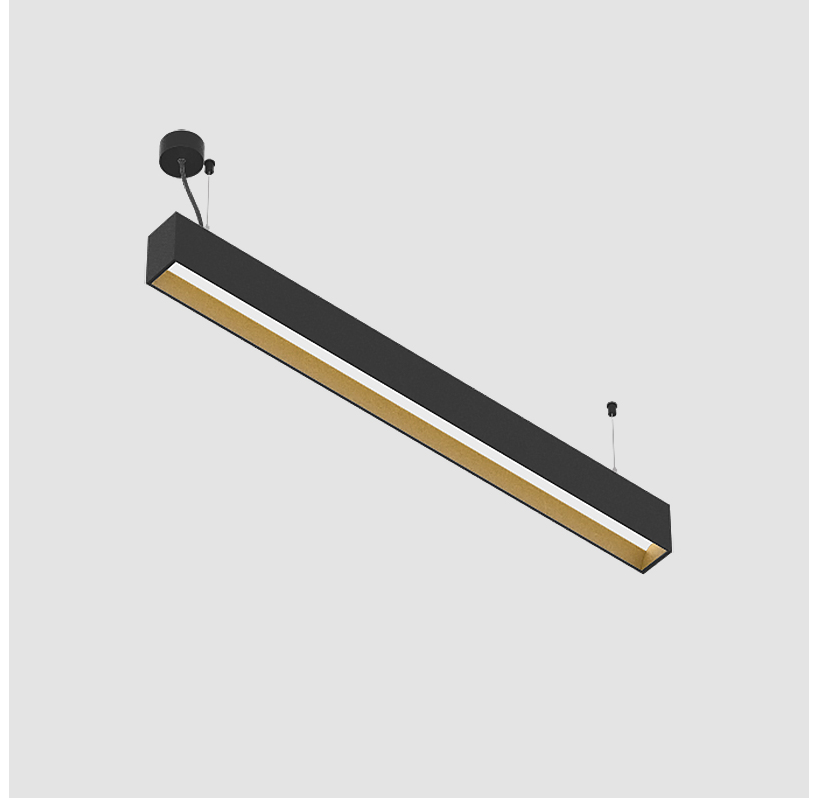

GENERAL

Series: Groove
Subseries: Groove Square
Brand: Prolicht
Division: Architectural
Mounting Type: Suspension
Mounting Location: Ceiling
Subcategory: Profile

PHYSICAL

Shape: Rectangle
Length (mm): 1175
Length (in): 46 1/4
Width (mm): 80
Width (in): 3 1/8
Height (mm): 120
Height (in): 4 3/4
Max. Overall Height (mm): 2120
Max. Overall Height (in): 83 7/16
Light Distribution: Direct
Weight (kg): 5.595
Weight (lbs): 12.334
Diffuser: PMMA - Opal
Fixture Finish: ANA / SSR / BKV / CWI / CRY / HAB / MSR / UFT / ITA / RUA / OGR / FTG / MYG / RWR / LOD / PUS / FRO / FUP / KIA / POP / BLS / SPG / MEY / GOH / GUM / CHC / COM / ABZ / JAG / OBR / MOS / ROR
Fixture Material: Aluminum
Cable Details: 2000mm or 4000mm Transparent Cable
Upon Request: Cable colour - White / Black / Orange / Red

ELECTRICAL

Lamp Type: LED (Zhaga Standard)
Input Wattage (W): 20.2
Total Output Wattage (W): 16 / 12.8 (3500K)
Dimming: 0-10V Dimming / Phase Dimming (120Vac Only)
Driver Included: Yes
Driver Location: Integrated
Driver Type: Constant Current - 120 / 277Vac
Driver Class: Class 2
Input Voltage (V): 120 - 277
Constant Current (MA): 350 / 400 (3500K)

LED

Color Temperature (°K): 3000 / 3500 / 4000
Max. Delivered Lumen (lm): 1370 / 1421 / 1450
CRI: >90 CRI
Lamp Life (hrs): 50000

OPTICAL

RATINGS AND CERTIFICATIONS

Certified By: Certified for North American Standards
IP rating: IP20