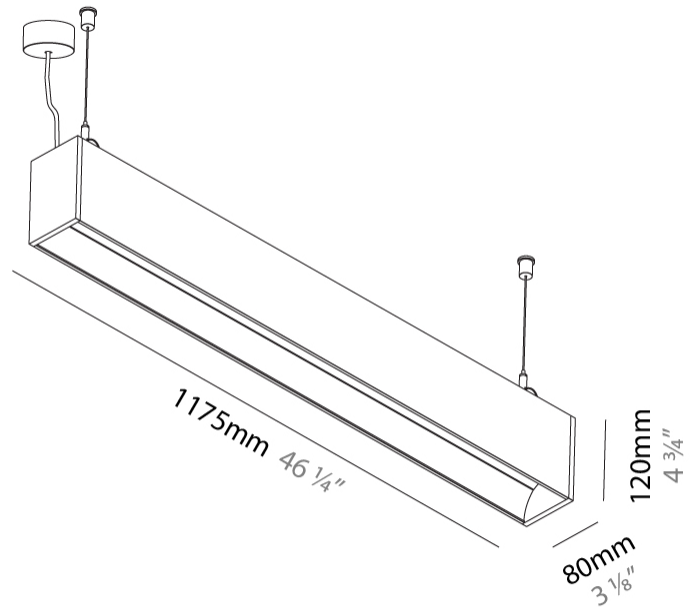

GENERAL

Series: Groove
Subseries: Groove Square
Brand: Prolicht
Division: Architectural
Mounting Type: Suspension
Mounting Location: Ceiling
Subcategory: Profile

PHYSICAL

Shape: Rectangle
Length (mm): 1175
Length (in): 46 1/4
Width (mm): 80
Width (in): 3 1/8
Height (mm): 120
Height (in): 4 3/4
Max. Overall Height (mm): 2120
Max. Overall Height (in): 83 7/16
Light Distribution: Direct
Weight (kg): 5.595
Weight (lbs): 12.334
Diffuser: PMMA - Opal
Fixture Finish: ANA / SSR / BKV / CWI / CRY / HAB / MSR / UFT / ITA / RUA / OGR / FTG / MYG / RWR / LOD / PUS / FRO / FUP / KIA / POP / BLS / SPG / MEY / GOH / GUM / CHC / COM / ABZ / JAG / OBR / MOS / ROR
Fixture Material: Aluminum
Cable Details: 2000mm or 4000mm Transparent Cable
Upon Request: Cable colour - White / Black / Orange / Red

ELECTRICAL

Lamp Type: LED (Zhaga Standard)
Input Wattage (W): 20.2
Total Output Wattage (W): 16 / 12.8 (3500K)
Dimming: 0-10V Dimming / Phase Dimming (120Vac Only)
Driver Included: Yes
Driver Location: Integrated
Driver Type: Constant Current - 120 / 277Vac
Driver Class: Class 2
Input Voltage (V): 120 - 277
Constant Current (MA): 350 / 400 (3500K)

LED

Color Temperature (°K): 3000 / 3500 / 4000
Max. Delivered Lumen (lm): 1370 / 1421 / 1450
CRI: >90 CRI
Lamp Life (hrs): 50000

OPTICAL

RATINGS AND CERTIFICATIONS

Certified By: Certified for North American Standards
IP rating: IP20